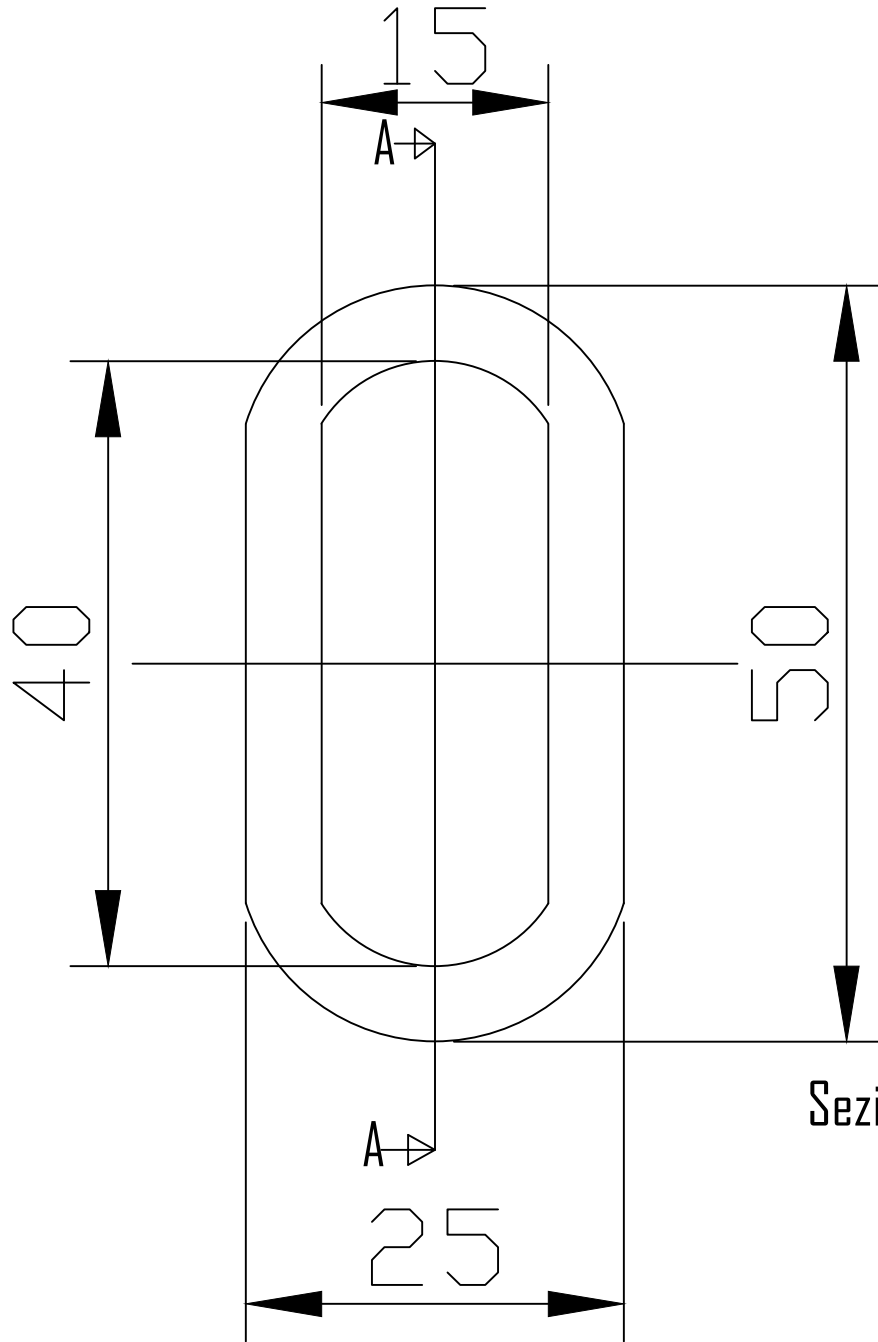

Proprietà di NOSTRUM S.r.l. senza autorizzazione scritta della stessa il presente non potrà comunque essere utilizzato per la costruzione dell'oggetto rappresentato né venire comunicato a terzi o riprodotto. Società proprietaria tutela i propri diritti a norma di legge.

Proprietary rights reserved NOSTRUM this shall not be reproduced, or in any way utilized, for the manufacture of the component or unit here illustrated and may not be released to other parties without written consent. Any infringement will be legally pursued.

Sezione A-A

NOSTRUM S.R.L.
Via Provinciale 298
55041 Capezzano
Pianore (LU)
TEL. 0584 905191 FAX. 0584 905155
www.grupponostrum.it
info@grupponostrum.it

Materiale
Material
PE

Quote in Millimetri
Non scalare il disegno

Units in Millimeter
Don't scale the drawing

Titolo
Title
Rondelle/O-ring/Boccole
Washers/O-ring/Bushes

Codice
Code
22200

Data
Date
15/01/2016

Disegnato
Designed by
Sargentini

Foglio
Sheet
1 di 1 A 4

Scala
Scale
1:2

Scala PDF
Scale PDF
4:1