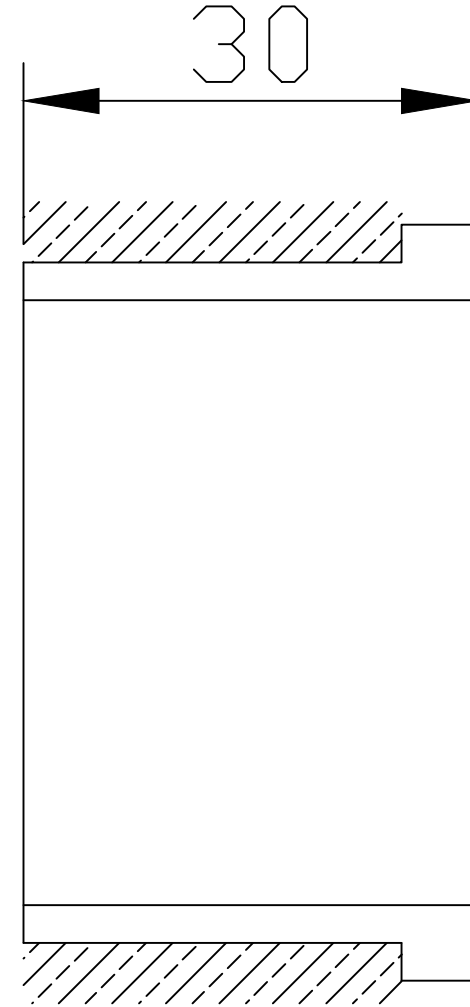

Proprietà di NOSTRUM S.r.l. senza autorizzazione scritta della stessa il presente non potrà comunque essere utilizzato per la costruzione dell'oggetto rappresentato né venire comunicato a terzi o riprodotto. Società proprietaria tutela i propri diritti a norma di legge.

Proprietary rights reserved NOSTRUM this shall not be reproduced, or in any way utilized, for the manufacture of the component or unit here illustrated and may not be released to other parties without written consent. Any infringement will be legally pursued.

Sezione A-A

NOSTRUM S.R.L.
Via Provinciale 298
55041 Capezzano
Pianore (LU)
TEL. 0584 905191 FAX. 0584 905155
www.grupponostrum.it
info@grupponostrum.it

Materiale
Material
PE

Quote in Millimetri
Non scalare il disegno

Units in Millimeter
Don't scale the drawing

Titolo
Title
Rondelle/O-ring/Boccole
Washers/O-ring/Bushes

Codice
Code
22200

Data
Date
15/01/2016

Disegnato
Designed by
Sargentini

Foglio
Sheet
1 di 1 A 4

Scala
Scale
1:2

Scala PDF
Scale PDF
4:1